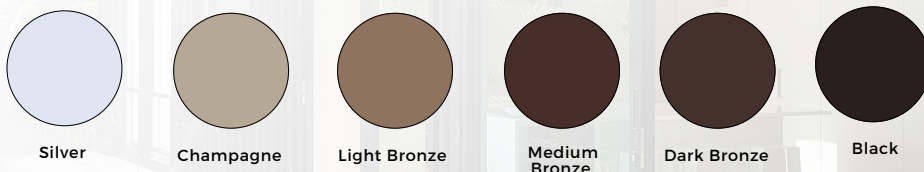

Anodised Colours

WINDOWMAKERS
THE DIFFERENCE IS CLEAR

79 Forge Road, Silverdale, Auckland
Phone: 0800 89 49 89
Email: info@windowmakers.co.nz
www.windowmakers.co.nz

SUPPLIERS OF
APL
WINDOW SOLUTIONS