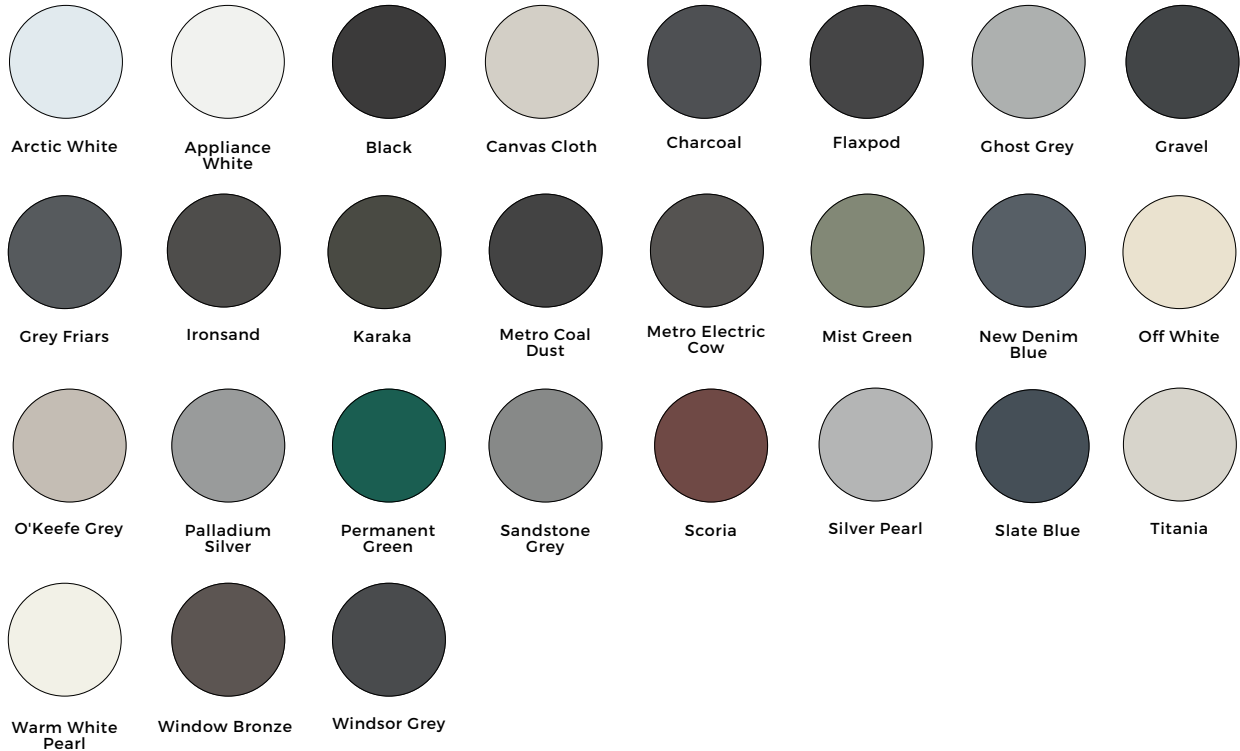

Colour Selection.

Colours displayed are an indication only.

Powdercoat - Duralloy +Plus® Colours

Powdercoat - Protecture™ Colours

***Several Duralloy +Plus® and Protecture™ colours are also available in Duratec.*